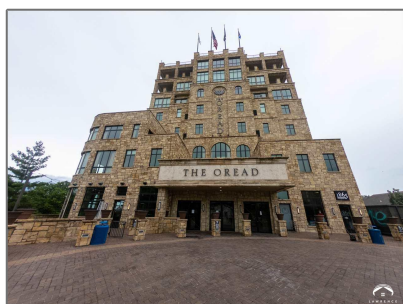

Residential For Sale

2,804 Sqft - 1200 Oread, Lawrence, Kansas 66046

Basic Details

| | |
|-----------------|--------------------|
| Property Type: | Residential |
| Listing Type: | For Sale |
| Listing ID: | 153222 |
| Price: | \$1,000,000 |
| Bathrooms: | 1 |
| Half Bathrooms: | 1 |
| Square Footage: | 2,804 Sqft |
| Year Built: | 2010 |