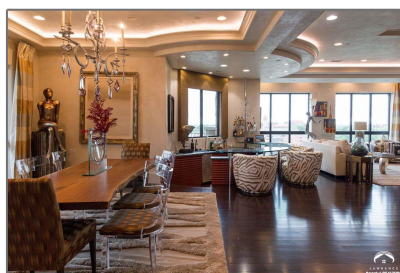

Residential For Sale

2,804 Sqft - 1200 Oread, Lawrence, Kansas 66046

Basic Details

| | |
|-----------------|--------------------|
| Property Type: | Residential |
| Listing Type: | For Sale |
| Listing ID: | 153222 |
| Price: | \$1,000,000 |
| Bathrooms: | 1 |
| Half Bathrooms: | 1 |
| Square Footage: | 2,804 Sqft |
| Year Built: | 2010 |